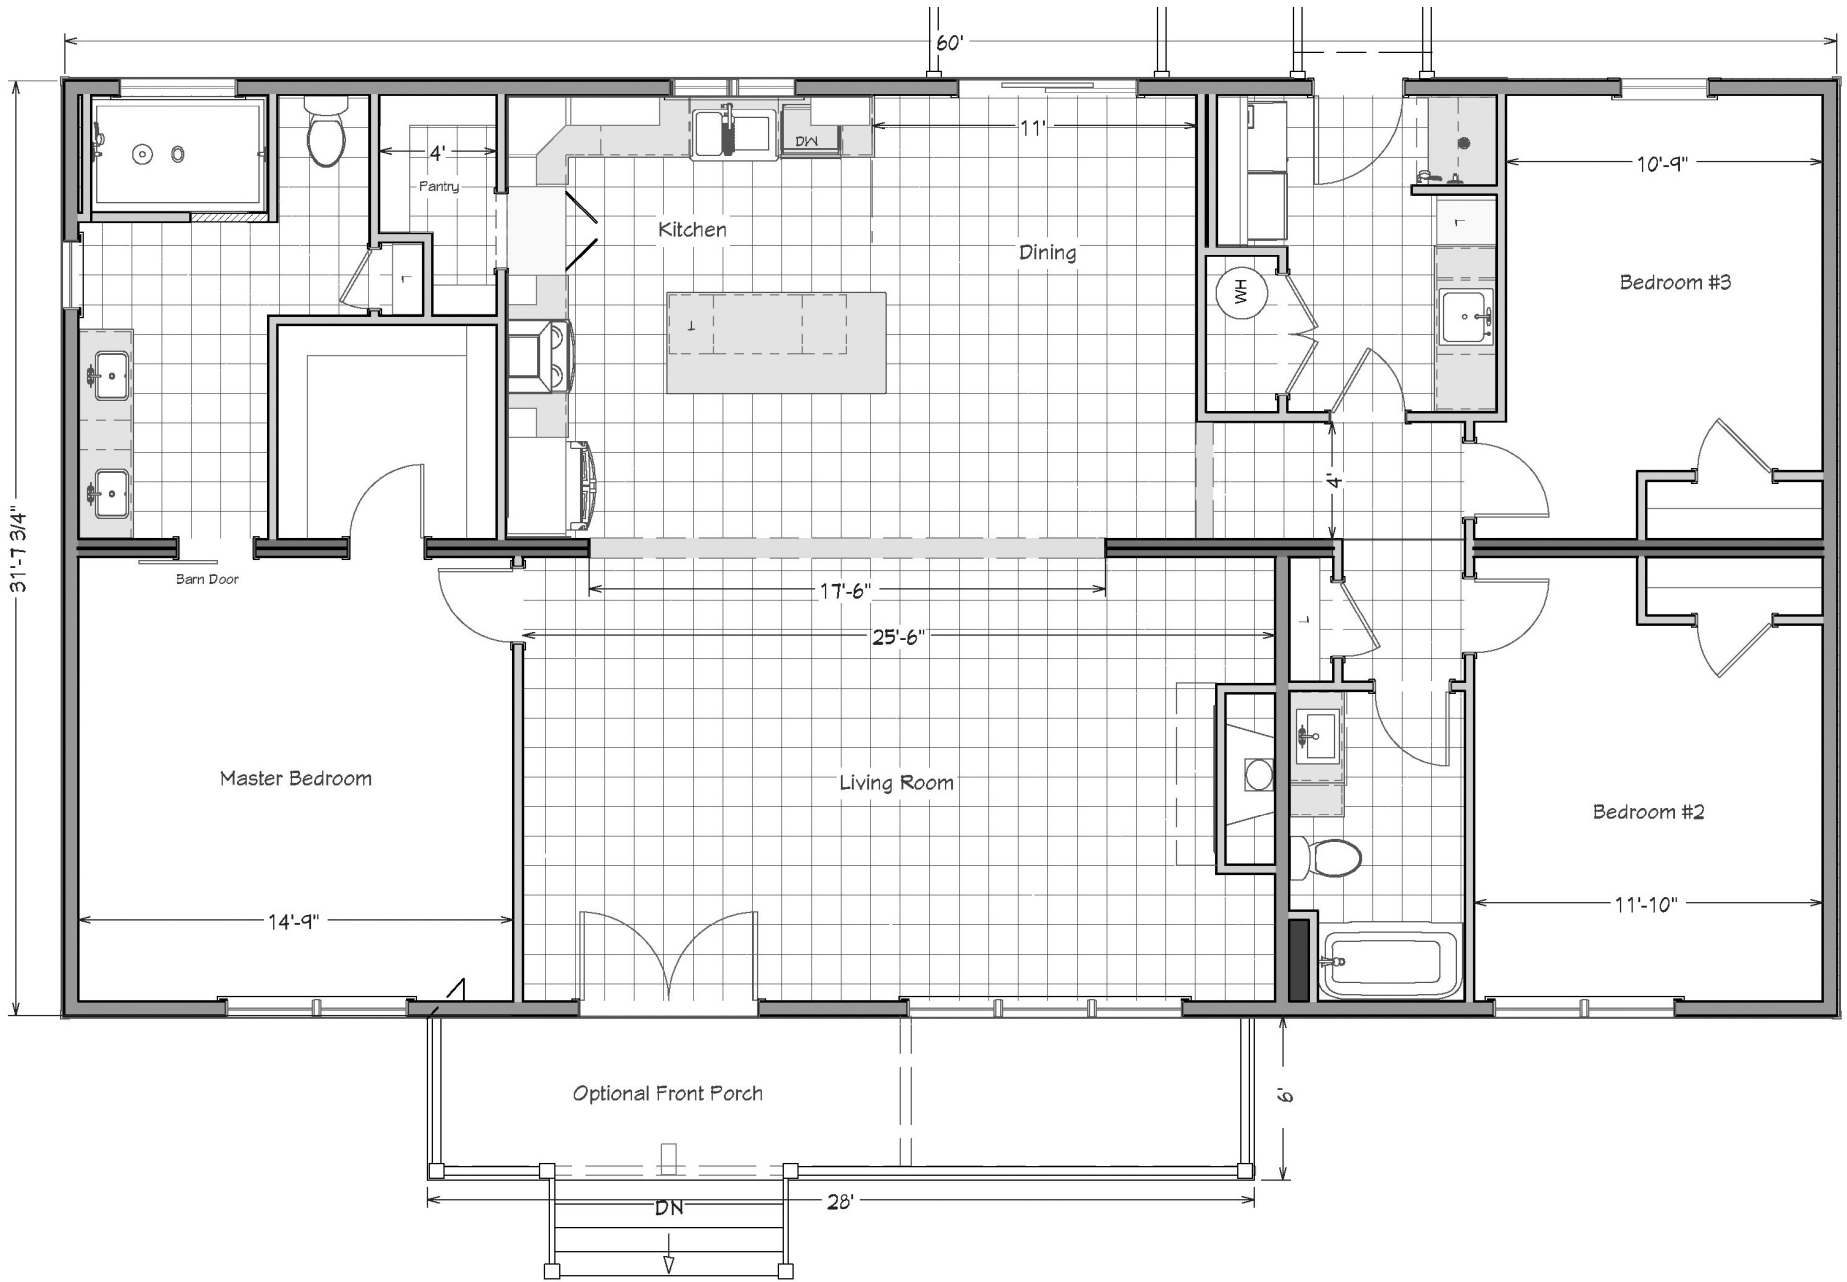

Pine Ridge II

Approx. 1,914 sq ft
3 Bedroom - 2 Bath

Images may be shown with optional features. Square footage and other dimensions are approximate.

futurehomesnc.com
 Hampstead NC (910) 270-3313 Ocean Isle NC (910) 575-7944 Hubert NC (910) 577-6400