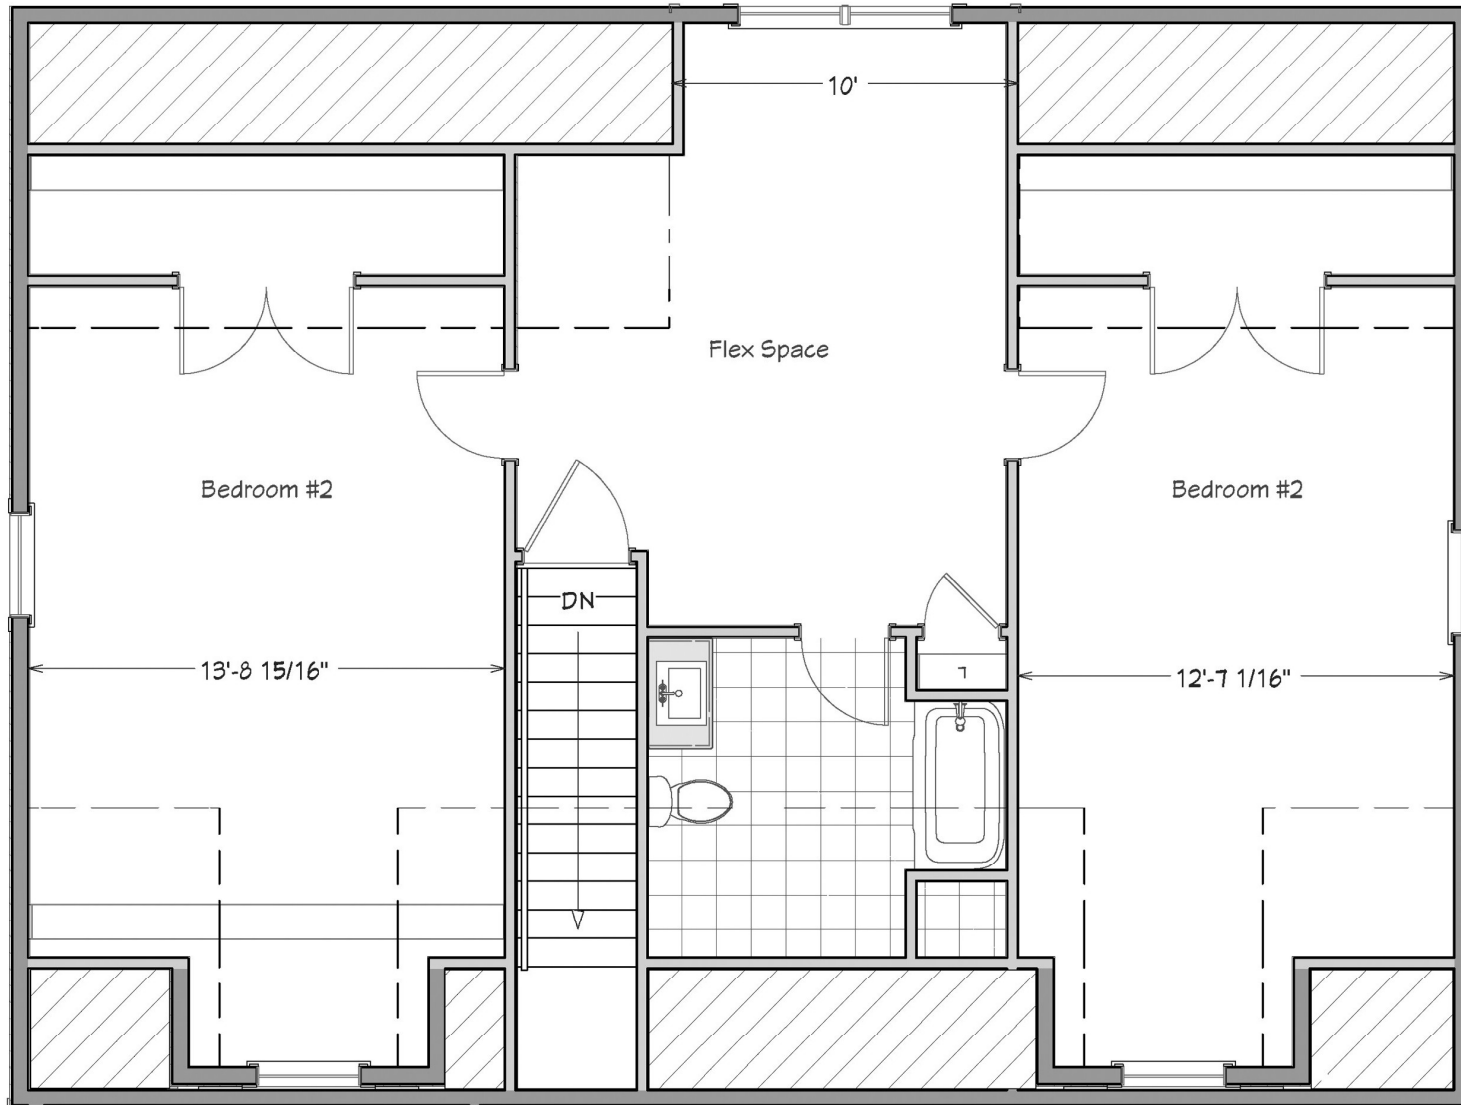

Pine Ridge Cape

Approx. 2,425 sq ft
3 Bedroom - 2.5 Bath

Images may be shown with optional features. Square footage and other dimensions are approximate.

futurehomesnc.com

Hampstead NC	Ocean Isle NC	Hubert NC
(910) 270-3313	(910) 575-7944	(910) 577-6400