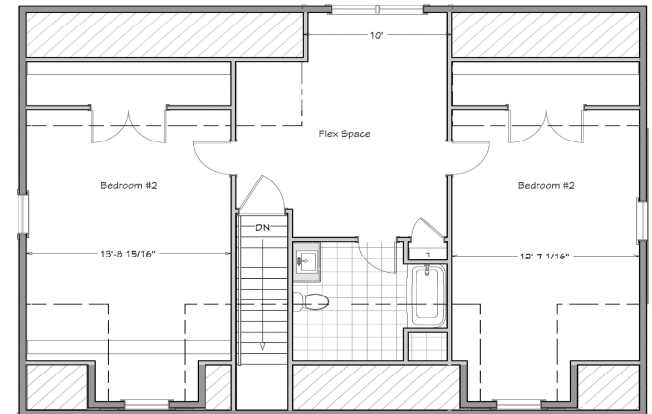

YouTube.com/ModularMen

futurehomesnc.com

Hampstead NC   Ocean Isle NC   Hubert NC
(910) 270-3313   (910) 575-7944   (910) 577-6400

ACCREDITED BUSINESS