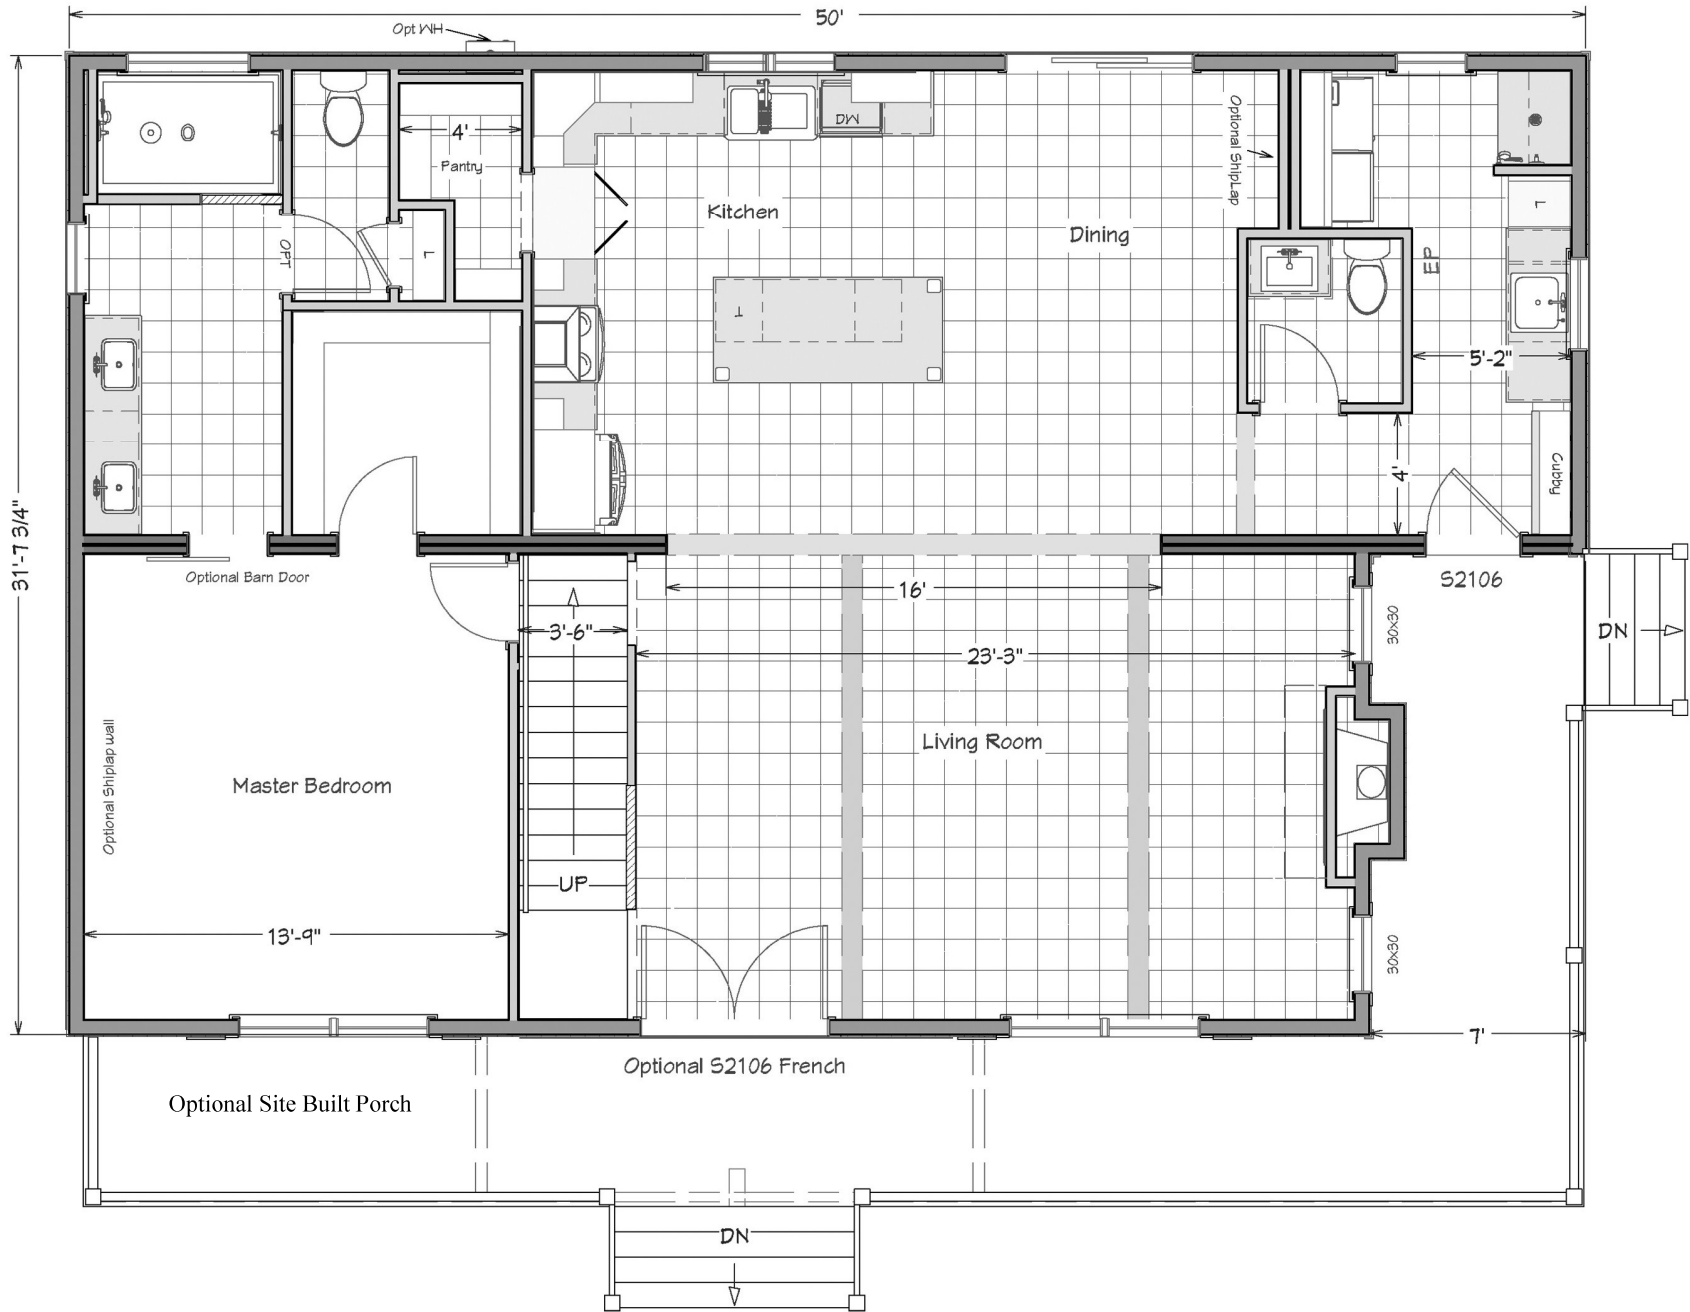

Pine Ridge Cape

Approx. 2,425 sq ft
3 Bedroom - 2.5 Bath

Images may be shown with optional features. Square footage and other dimensions are approximate.

futurehomesnc.com

Hampstead NC	Ocean Isle NC	Hubert NC
(910) 270-3313	(910) 575-7944	(910) 577-6400