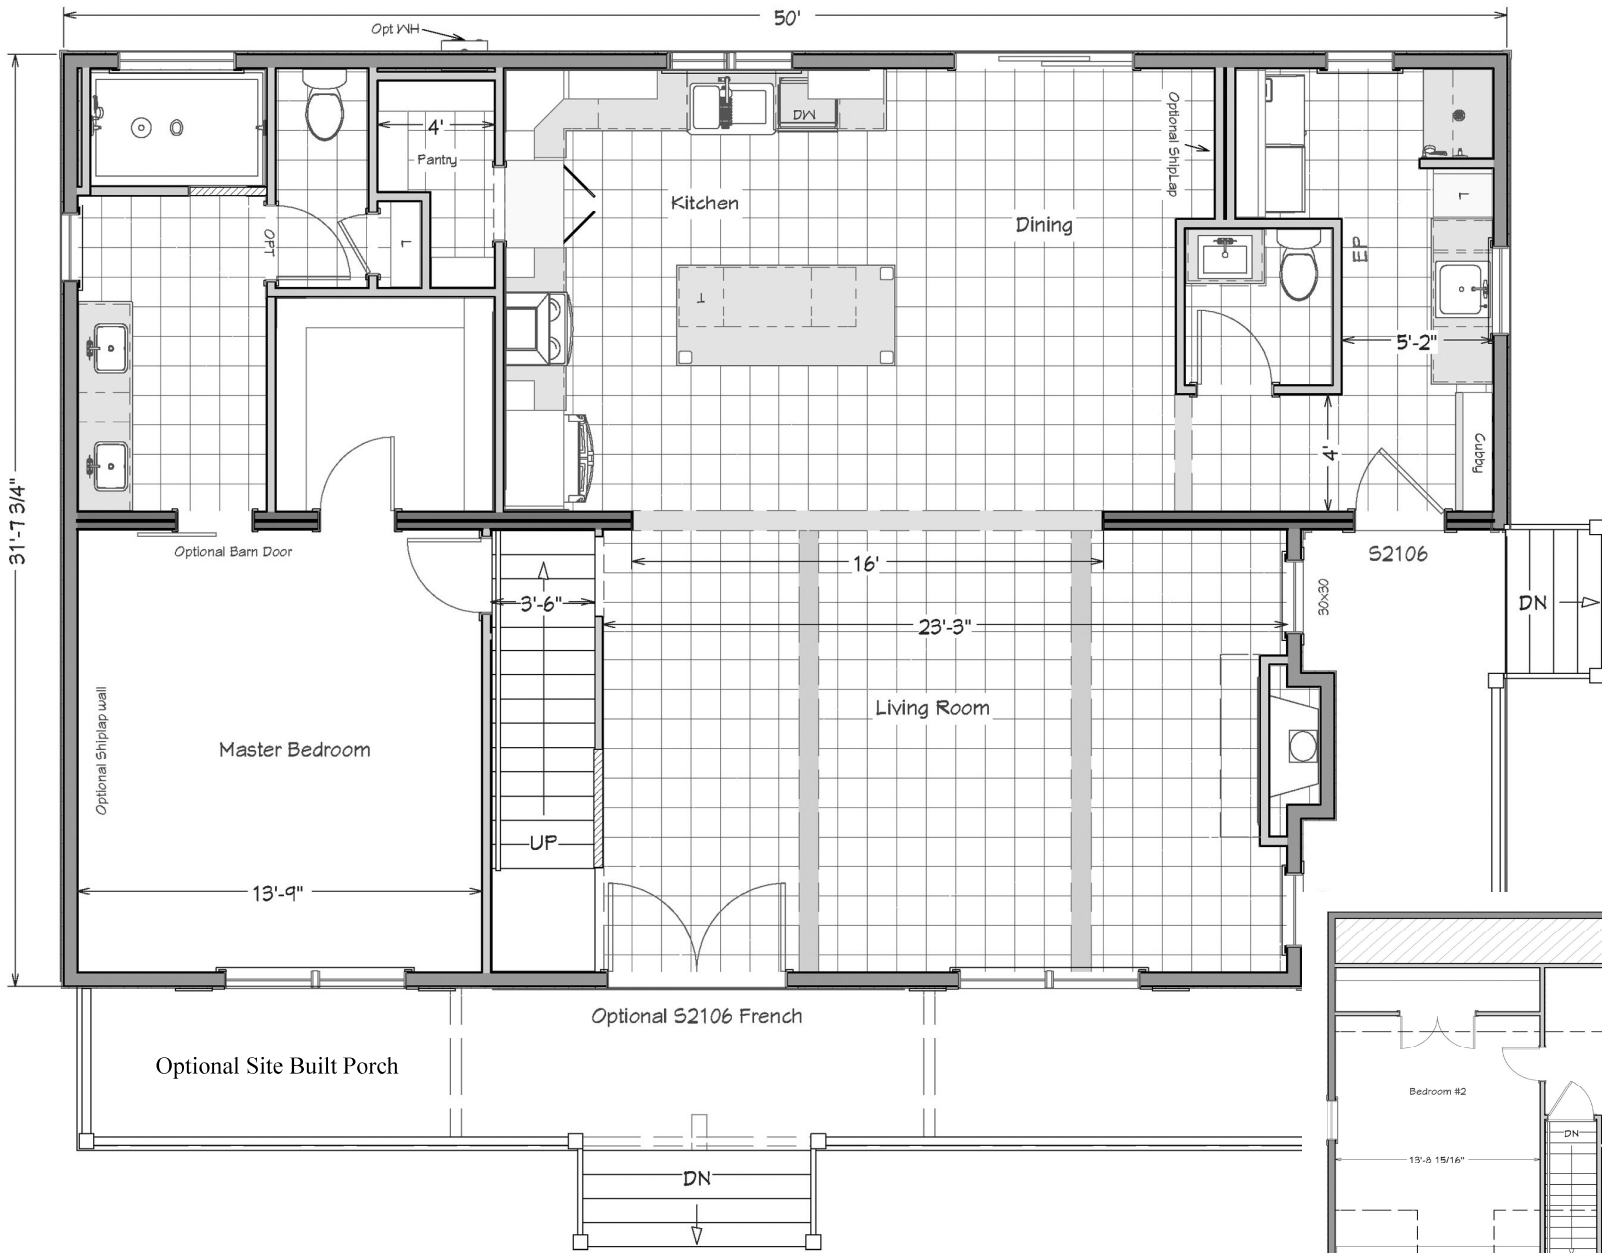

YouTube.com/ModularMen

futurehomesnc.com

Hampstead NC   Ocean Isle NC   Hubert NC
(910) 270-3313   (910) 575-7944   (910) 577-6400

ACCREDITED BUSINESS