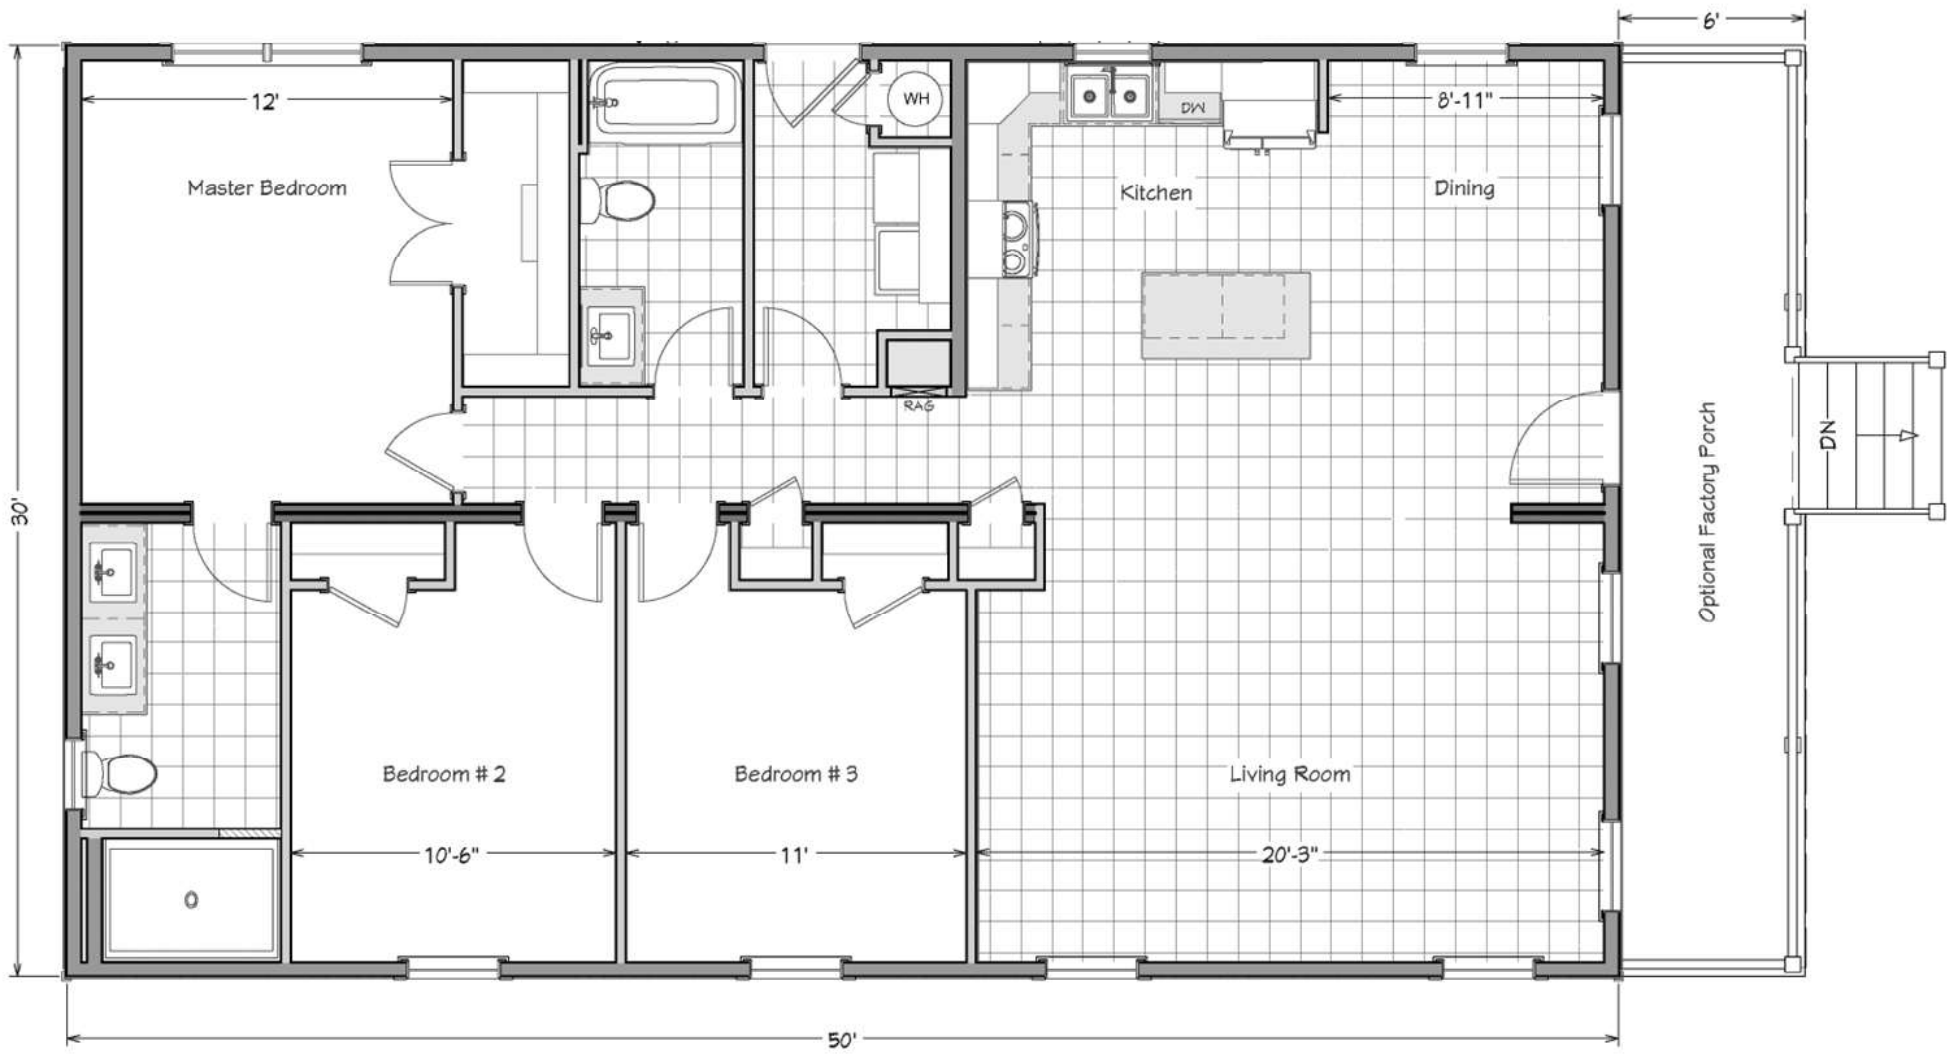

FUTURE
HOMES

Seagrove Plus
Std Foundation

Approx. 1,500 sq ft
3 Bedroom - 2 Bath

Images may be shown with optional features. Square footage and other dimensions are approximate.

YouTube.com/ModularMen

Futurehomesnc.com